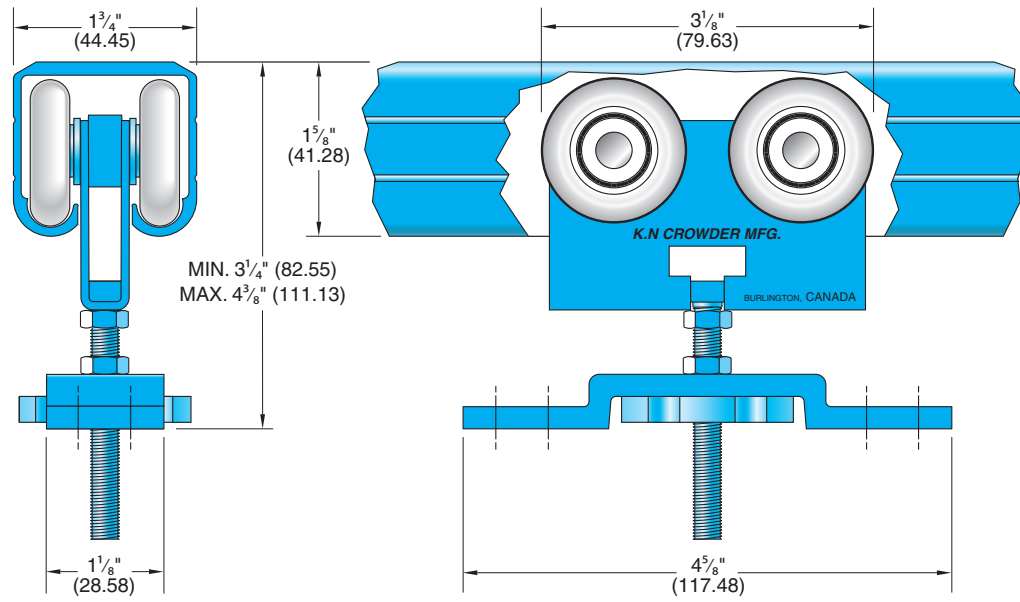

C-911 Hanger with C-104 Track Detail

12

CDSM-1 Double Side Mount Bracket Available for Various Offsets or two Single Tracks