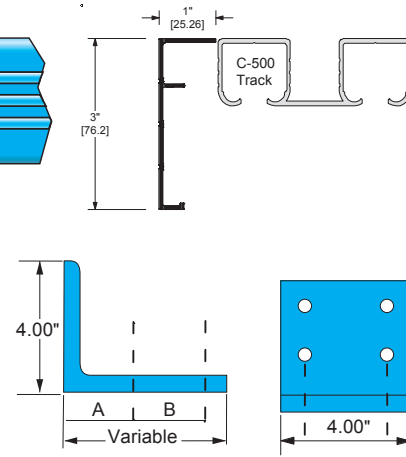

C-500 Detail

C-130 Fascia

CDSM-1 Double Side Mount Bracket
available for various offsets for two Single