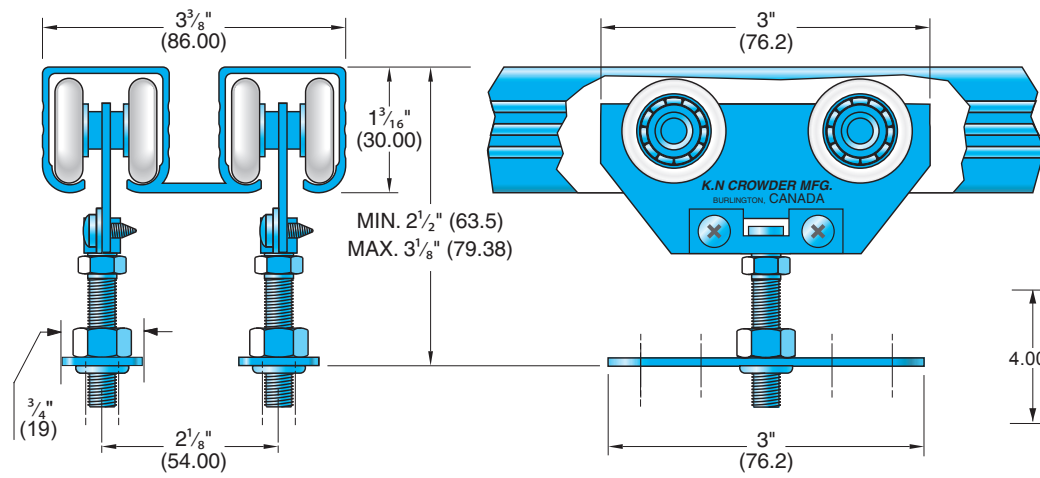

C-500 Detail

C-130 Fascia

CDSM-1 Double Side Mount Bracket
available for various offsets for two Single