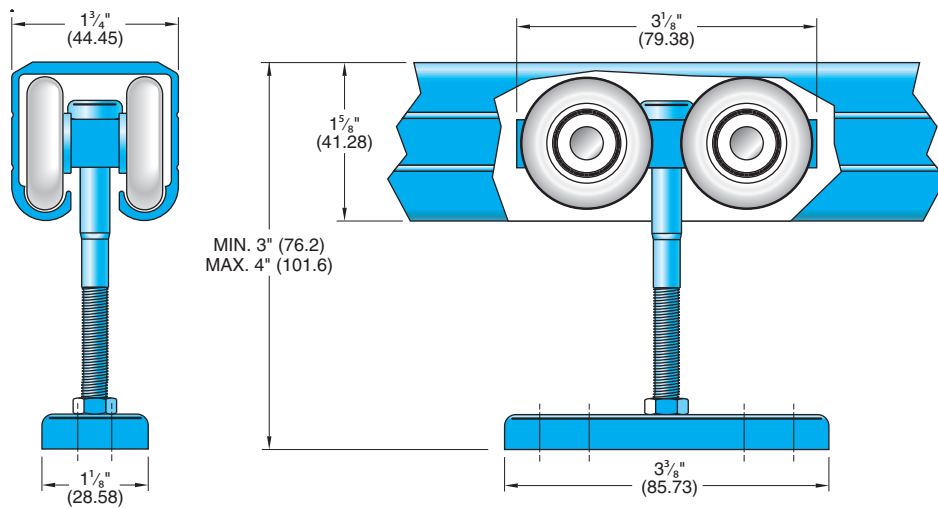

C-106-4 Hanger with C-104 Track Detail

CSM-1 Side Mount Bracket