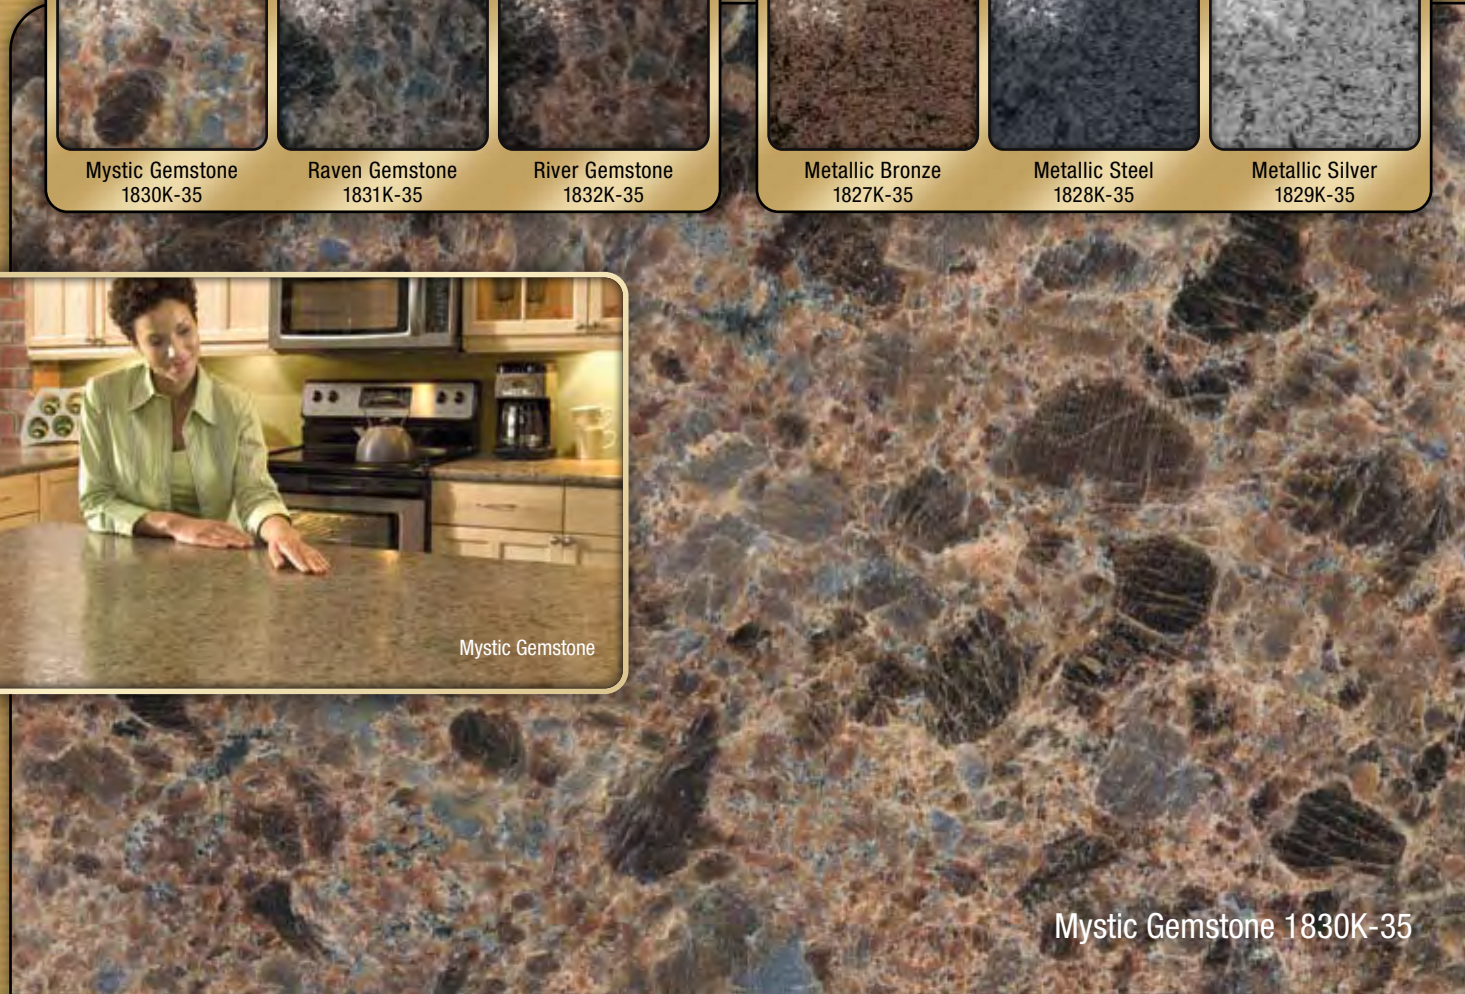

River Gemstone
1832K-35

Metallic Bronze
1827K-35

Metallic Steel
1828K-35

Metallic Silver
1829K-35

Ebony Eclipse
Sink: Double Equal HD510, True White

Mystic Gemstone

Ebony Eclipse 1848K-45

Mystic Gemstone 1830K-35

Canyon Passage

Passage

Through time and nature, the long journey of stone, past fire and wind, sun and water, deep forest and clear sky, enduring and timelessly beautiful.

Crystalline Ice

Crystalline

The flow of marble, the energy of crystals, the glistening magic of nature, the clarity of quartz in a changing sea of colors.

Deepstar

A universe of texture and color, with subtle variations in matte and gloss finish, reflecting nature's own stone and mineral surfaces, weathered, smooth and polished.

Deepstar Flint
1811K-35

Deepstar Fossil
1812K-35