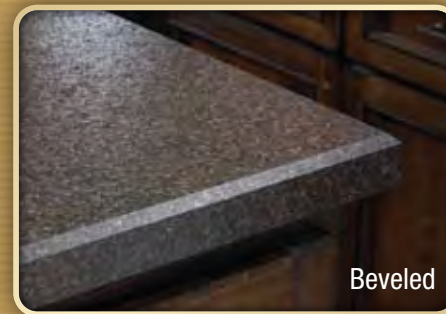

Finally, frame your choices with a **decorative edge profile**, an extra touch that shows off your countertop at its absolute best.

Beveled

Double Round Over

Ogee

Luna Winter 1850K-35
Sink: Double Equal HD510,
True White