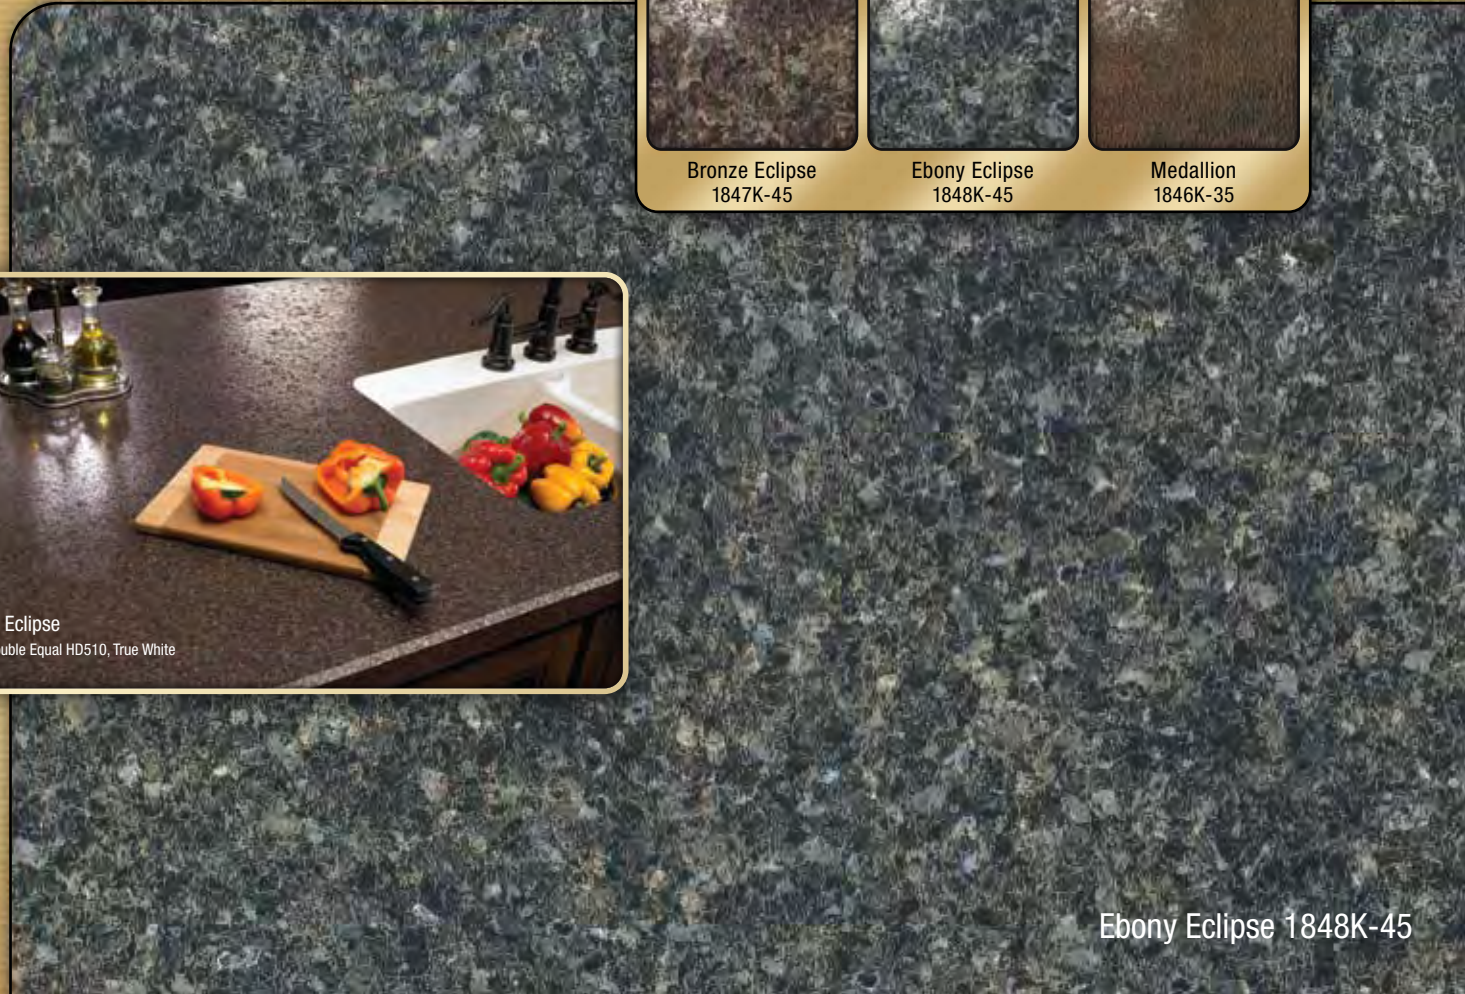

Bronze Eclipse
1847K-45

Ebony Eclipse
1848K-45

Medallion
1846K-35

Ebony Eclipse
Sink: Double Equal HD510, True White

Ebony Eclipse 1848K-45