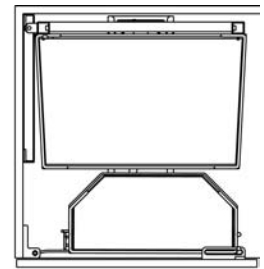

VALUE-ADDED FEATURES

- sliding basket system for pantry cabinets equipped with a frame and a set of Arena baskets for doors and interior
- the door-mounted basket set of 4 or 6 gives you additional storage space
- the interior frame slides out to give you total access and full visibility
- mounting flexibility: reversible frame (right-left), mounted on the bottom and the side of the cabinet
- integrated *SoftStopp* device
- available in 2 interior height versions: min. 1100 mm (43 5/16") and min. 1700 mm (66 7/8")
- 3 interior width versions: min. 412 mm (16 3/16"), min. 462 mm (18 3/16"), min. 562 mm (22 1/8")
- weight capacity: 100 kg (220 lbs) per system

Single system configuration

Double system configuration

Closed

Open
Single application

Grey metal frame

A

Arena interior basket

Required interior dimensions for installation:

Interior depth: min. 500 mm (19 11/16")
Interior height: min. 1100 mm (43 5/16")
 min. 1700 mm (66 15/16")

Interior width:
 For 1 unit: min. 412 mm (16 3/16")
 min. 462 mm (18 3/16")
 min. 562 mm (22 1/8")
 For 2 units: min. 824 mm (32 7/16")
 min. 924 mm (36 3/8")
 min. 1124 mm (44 1/4")

B

Arena door baskets
(4 basket version)

For a complete set order:

Min. interior height: 1100 mm (43 5/16")

Fig. Description	Qty	Interior Cabinet Width		
		min. 412 mm (16 3/16")	min. 462 mm (18 3/16")	min. 562 mm (22 1/8")
Grey metal frame	1	23430100	23435100	23440100
A Interior baskets - Arena grey & chrome	4	3434140100	3439140100	3444140100
B Door baskets set (4) - Arena grey & chrome	1	3431140100	3436140100	3441140100