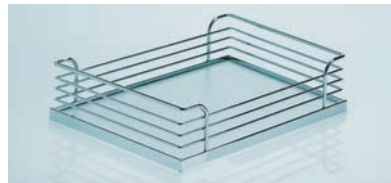

Arena interior basket

B

For a complete set order:

Min. interior height: 1100 mm (43 5/16")

Fig. Description	Qty	Interior Cabinet Width		
		min. 412 mm (16 3/16")	min. 462 mm (18 3/16")	min. 562 mm (22 1/8")
Grey metal frame	1	23430100	23435100	23440100
A Interior baskets - Arena grey & chrome	4	3434140100	3439140100	3444140100
B Door baskets set (4) - Arena grey & chrome	1	3431140100	3436140100	3441140100

Min. interior height: 1700 mm (66 7/8")

Fig. Description	Qty	Interior Cabinet Width		
		min. 412 mm (16 3/16")	min. 462 mm (18 3/16")	min. 562 mm (22 1/8")
Grey metal frame	1	23432100	23437100	23442100
A Interior baskets - Arena grey & chrome	6	3434140100	3439140100	3444140100
B Door baskets set (6) - Arena grey & chrome	1	3433140100	3438140100	3443140100

* For double unit application, multiply quantities by 2