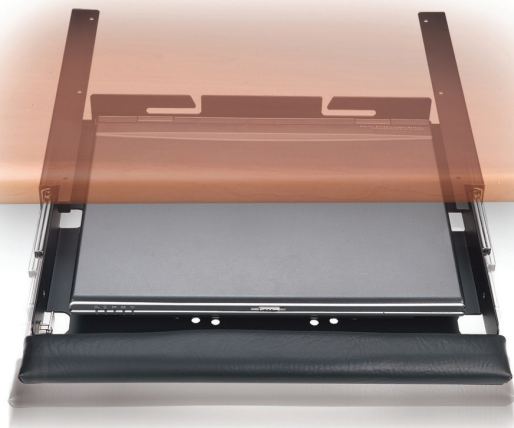

LOCKING LAPTOP DRAWER

Provides both
storage and
security!

LOCKING SECURITY FOR LAPTOP

Locking Laptop Drawer provides both storage and security. The high-quality 16-gauge metal construction smoothly rolls on 16" (406 mm) ball-bearing slides. The added leatherette palm support provides ergonomic comfort when using your laptop. Locking mechanism with 2 keys ensures that your computer is safe when not in use. 2 cord management holes allow easy access for peripherals.

ADVANTAGES AND BENEFITS

- Ventilation holes allow for laptop cooling
- Height: 2" (51 mm)
- Width: 17.5" (444 mm)
- Depth: 16.5" (419 mm)
- Drawer slide depth: 2" (51 mm)
- Weight capacity: 11 lb (5 kg)