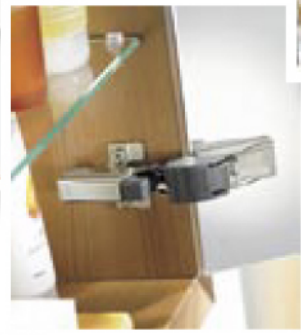

Perfecting a new side of silence

BLUMOTION 973A

BLUMOTION 973A, in combination with CLIP and CLIP top hinges, is the ideal solution for perfect door motion. Assembly and removal can be carried out by hand.

- Easily assembles on to the hinge arm
- CLIP function remains intact when BLUMOTION is added
- Tool-free removal enables you to make hinge adjustments

For normal door sizes, one BLUMOTION 973A per hinge is required for that perfect motion. For smaller, lighter doors, the number can be reduced accordingly.