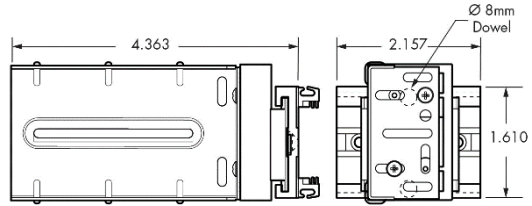

**C77102**

Ball Bearing Adj. Bracket with 8 mm Dowels, Left

**C77103**

Ball Bearing Adj. Bracket with 8 mm Dowels, Right